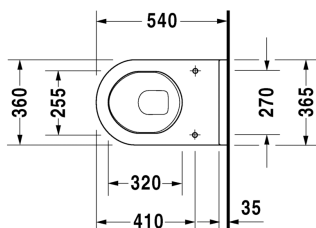

**Starck 3 Toilet wall mounted # 220009..00**

| &lt; 360 millimetre &gt; |

Toilet wall mounted	Dimension	Weight	Order number
washdown model, EWL class 1			
<b>Colors</b>			
00 White Alpin 20 HygieneGlaze (an antibacterial ceramic glaze that provides almost indefinite effectiveness)			
<b>Variant</b>			
◆ 4,5 l	360 x 540 millimetre	26.500 kilogram	220009..00
Sanitary ceramics with the special WonderGliss surface finish will remain clean and attractive-looking for a long time to come. When ordering WonderGliss please add a "1" as eleventh digit to the model number.			
<b>Accessory</b>			
Fixing for wall mounted bidet and wall mounted toilet	Ø 12 x 180 millimetre	0.200 kilogram	006500
Noise reduction gasket for wall mounted toilet		0.300 kilogram	005020
<b>Suitable products</b>			
Toilet seat and cover hinges stainless steel, without soft closure,			006381
Toilet seat and cover hinges stainless steel, removable, with soft closure,			006389

All drawings contain the necessary measurements which are subject to standard tolerances. They are stated in mm and are non-binding. Exact measurements, in particular for customised installation scenarios, can only be taken from the finished ceramic piece.