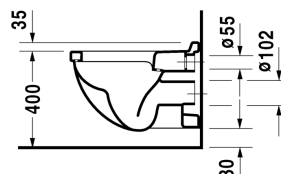

**Starck 3 Toilet wall mounted # 220009..00**

| &lt; 360 millimetre &gt; |

Toilet wall mounted	Dimension	Weight	Order number
washdown model, EWL class 1			
<b>Colors</b>			
00 White Alpin 20 HygieneGlaze (an antibacterial ceramic glaze that provides almost indefinite effectiveness)			
<b>Variant</b>			
◆ 4,5 l	360 x 540 millimetre	26.500 kilogram	220009..00
Sanitary ceramics with the special WonderGliss surface finish will remain clean and attractive-looking for a long time to come. When ordering WonderGliss please add a "1" as eleventh digit to the model number.			
<b>Accessory</b>			
Fixing for wall mounted bidet and wall mounted toilet	Ø 12 x 180 millimetre	0.200 kilogram	006500
Noise reduction gasket for wall mounted toilet		0.300 kilogram	005020
<b>Suitable products</b>			
Toilet seat and cover hinges stainless steel, without soft closure,			006381
Toilet seat and cover hinges stainless steel, removable, with soft closure,			006389

All drawings contain the necessary measurements which are subject to standard tolerances. They are stated in mm and are non-binding. Exact measurements, in particular for customised installation scenarios, can only be taken from the finished ceramic piece.