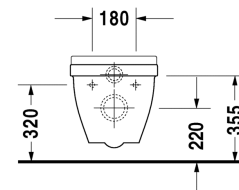

**Starck 3 Toilet wall mounted # 220009..00**

| &lt; 360 millimetre &gt; |

Toilet wall mounted	Dimension	Weight	Order number
washdown model, EWL class 1			
<b>Colors</b>			
00 White Alpin 20 HygieneGlaze (an antibacterial ceramic glaze that provides almost indefinite effectiveness)			
<b>Variant</b>			
◆ 4,5 l	360 x 540 millimetre	26.500 kilogram	220009..00
Sanitary ceramics with the special WonderGliss surface finish will remain clean and attractive-looking for a long time to come. When ordering WonderGliss please add a "1" as eleventh digit to the model number.			
<b>Accessory</b>			
Fixing for wall mounted bidet and wall mounted toilet	Ø 12 x 180 millimetre	0.200 kilogram	006500
Noise reduction gasket for wall mounted toilet		0.300 kilogram	005020
<b>Suitable products</b>			
Toilet seat and cover hinges stainless steel, without soft closure,			006381
Toilet seat and cover hinges stainless steel, removable, with soft closure,			006389

All drawings contain the necessary measurements which are subject to standard tolerances. They are stated in mm and are non-binding. Exact measurements, in particular for customised installation scenarios, can only be taken from the finished ceramic piece.